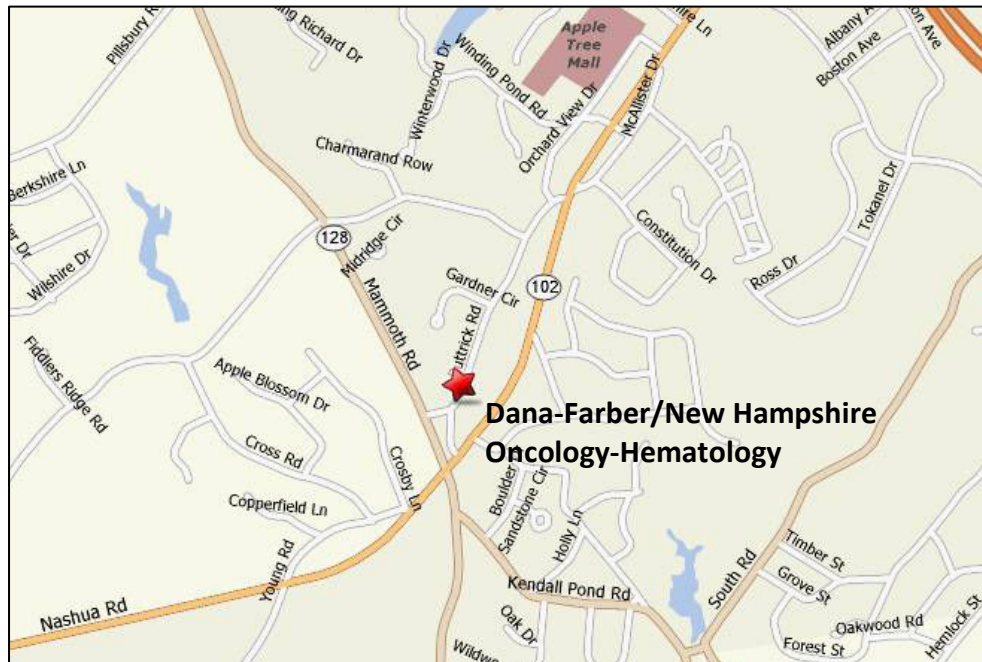

MAP, DIRECTIONS, AND PARKING

Dana-Farber/New Hampshire Oncology-Hematology is located within Elliot Medical Center at Londonderry, near the intersection of Mammoth Road and Route 102.

CONTACT INFORMATION

Dana-Farber/New Hampshire Oncology-Hematology
40 Buttrick Rd., Suite B
Londonderry, NH 03053
603-552-9100
dfci_nhoh@dfci.harvard.edu

DRIVING DIRECTIONS

From the North

Take Route 93 South to Exit 4. At the end of the exit ramp, turn right. Travel about 2 miles and turn right onto Mammoth Road, Route 128. Travel one-tenth of a mile and turn right onto Buttrick Road.

Our office is located in Elliot Medical Center at Londonderry, immediately on the left. The entrance is the second one (when facing the building, to your right).

From the South/Massachusetts

Take Route 93 North into New Hampshire to Exit 4. At the end of the exit ramp, turn left. Travel about 2 miles and turn right onto Mammoth Road, Route 128. Travel one-tenth of a mile and turn right onto Buttrick Road.

Our office is located in Elliot Medical Center at Londonderry, immediately on the left. The entrance is the second one (when facing the building, to your right).

From the West

Take Route 102 East and turn left onto Mammoth Road, Route 128. Travel one-tenth of a mile and turn right onto Buttrick Road.

Our office is located in Elliot Medical Center at Londonderry, immediately on the left. The entrance is the second one (when facing the building, to your right).

From the East

Take Route 102 West going over Route 93. Travel about 2 miles and turn right onto Mammoth Road, Route 128. Travel one-tenth of a mile and turn right onto Buttrick Road.

Our office is located in Elliot Medical Center at Londonderry, immediately on the left. The entrance is the second one (when facing the building, to your right).

PARKING

Ample parking is available in front of the building, and space is provided at the main entrance for drop-offs. For patients who require them, wheelchairs are available in the main lobby.