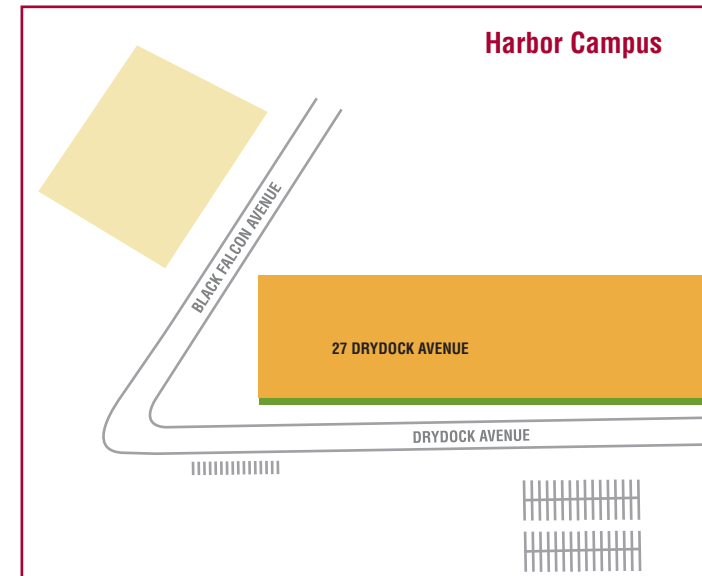

Non-Smoking Areas

We're tobacco-free

If you want to smoke, please leave Dana-Farber property.

Fenway Campus

Brookline Village Campus

Harbor Campus

1309 Beacon Street

Dana-Farber/New Hampshire Oncology-Hematology

DF/BWCC at Milford Regional Medical Center

DF/BWCC at Faulkner Hospital

**Center for Life Sciences Building
Harvard Institute of Medicine Building**