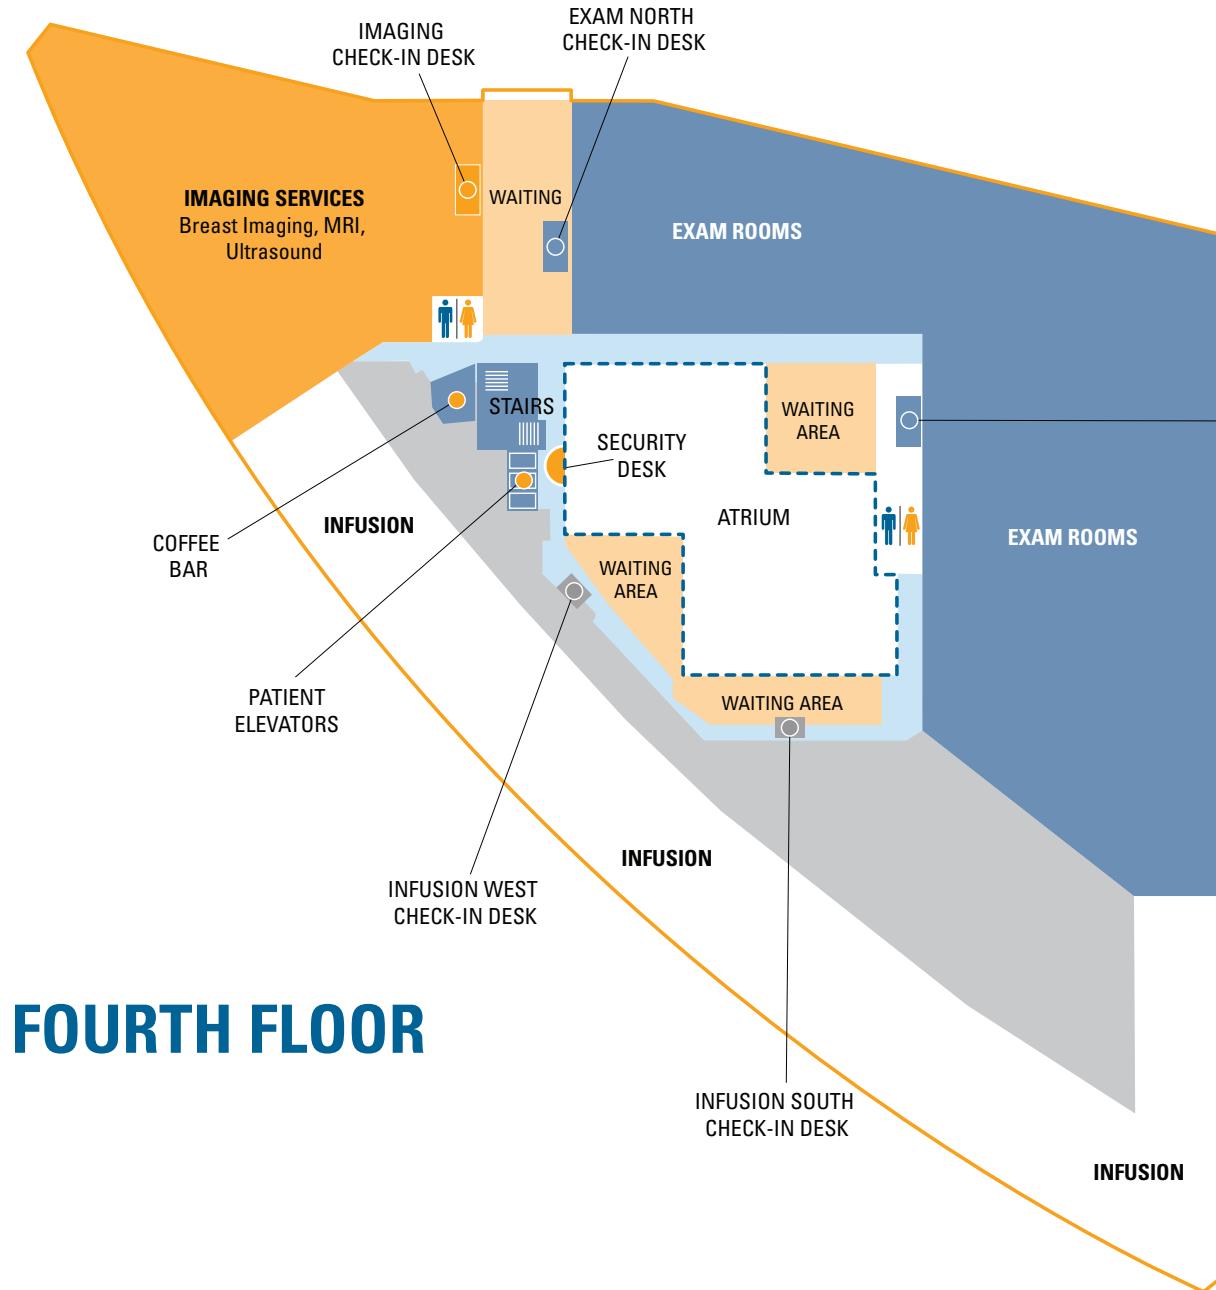

Thank you for choosing Dana-Farber Cancer Institute – Chestnut Hill. If you need additional help finding your way, please talk with a member of our staff.

THIRD FLOOR

*Quiet Room and Center for Education and Support currently closed due to COVID-19.

Learn more:
www.dana-farber.org/chestnuthill

FOURTH FLOOR

Thank you for choosing Dana-Farber Cancer Institute – Chestnut Hill. If you need additional help finding your way, please talk with a member of our staff.